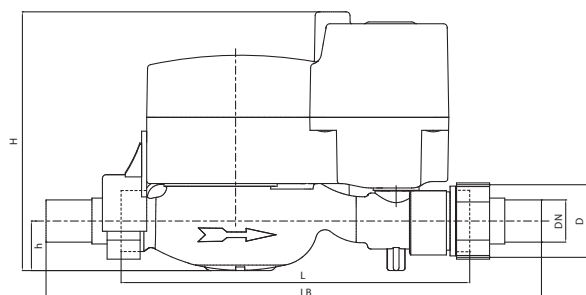

PERFORMANCE DATA

Nominal Diameter	DN	15/20	20
Overload Flowrate	Q4	m ³ /h	3,125 5
Permanent Flowrate	Q3	m ³ /h	2,5 4
Transitional Flowrate	Q2	m ³ /h	0,025 0,032
Minimum Flowrate	Q1	m ³ /h	0,0156 0,020
Q3/Q1 (MI-001 OIML R49)	-	≤160	≤200
Initial Flow	Qi	l/h	7
Maximum Working Pressure	bar	16	
Maximum Working Temperature	°C	50	
Pressure Loss	bar	0,63	
Maximum Registration Capacity	m ³	9999/ 99999/ 99999,99/ 99999,999	
Smallest Reading Resolution	m ³	0,00005	
Mounting on the network	-	Horizontal	
Accuracy Class	-	Class 1 / Class 2	
Quantity per package	-	5	
Package dimensions	cm	16x55x24	

DIMENSIONS

Nominal diameter	DN	15	20	mm
Connecting diameter	D	G 3/4	G 1	B
Total overall meter height	H	118	118	mm
Axis height	h	27	27	mm
Length	L	190	190	mm
Width	B	100	100	mm
Length with connections	LB	270	270	mm
LCD Screen Length		64x20	64x20	mm
LCD Screen Angle		30°	30°	mm
Unit weight		1,70	1,70	kg
Package Weight (without connections)		9,19	9,19	kg
Package Weight (with connections)		10,00	10,14	kg