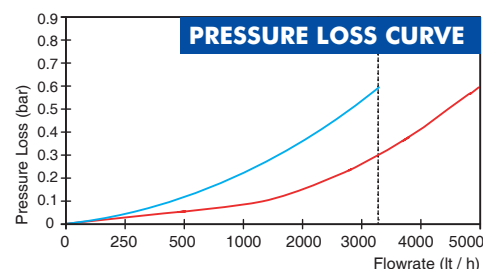

PERFORMANCE DATA

Nominal Diameter	DN	15/20	20
Overload Flowrate	Q4	m ³ /h	3,125 5
Permanent Flowrate	Q3	m ³ /h	2,5 4
Transitional Flowrate	Q2	m ³ /h	0,025 0,032
Minimum Flowrate	Q1	m ³ /h	0,0156 0,020
Q3/Q1 (MI-001 OIML R49)	-	≤160	≤200
Initial Flow	Qi	l/h	7
Maximum Working Pressure	bar	16	
Maximum Working Temperature	°C	50	
Pressure Loss	bar	0,63	
Maximum Registration Capacity	m ³	9999/ 99999/ 99999,99/ 99999,999	
Smallest Reading Resolution	m ³	0,00005	
Mounting on the network	-	Horizontal	
Accuracy Class	-	Class 1 / Class 2	
Quantity per package	-	5	
Package dimensions	cm	16x55x24	

DIMENSIONS

Nominal diameter	DN	15	20	mm
Connecting diameter	D	G 3/4	G 1	B
Total overall meter height	H	118	118	mm
Axis height	h	27	27	mm
Length	L	190	190	mm
Width	B	100	100	mm
Length with connections	LB	270	270	mm
LCD Screen Length		64x20	64x20	mm
LCD Screen Angle		30°	30°	mm
Unit weight		1,70	1,70	kg
Package Weight (without connections)		9,19	9,19	kg
Package Weight (with connections)		10,00	10,14	kg