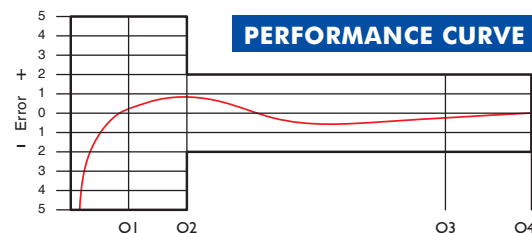

### DIMENSIONS

Nominal diameter	DN	15	20	mm
Connecting diameter	D	G 3/4	G 1	B
Total overall meter height	H	118	118	mm
Axis height	h	27	27	mm
Length	L	190	190	mm
Width	B	100	100	mm
Length with connections	LB	270	270	mm
LCD Screen Length		64x20	64x20	mm
LCD Screen Angle		30°	30°	mm
Unit weight		1,70	1,70	kg
Package Weight (without connections)		9,19	9,19	kg
Package Weight (with connections)		10,00	10,14	kg