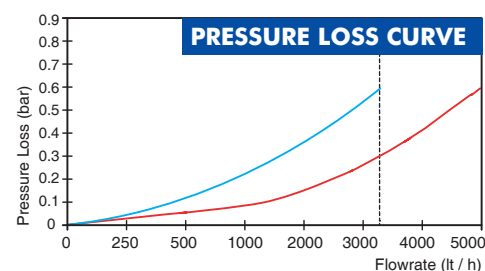

"Due to continuous development of our products, we reserve the right to modify our product design or construction without prior notice."