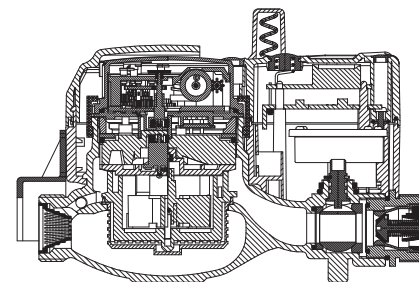

GENERAL

- MID Certificated
- Integrated Lora module-chipset allows both LORA and FSK modulation
- Supports LoRaWAN™ and Wireless MBUS Protocols simultaneously (Optional)
- Supports LoRaWAN™ - Class A Protocol
- Supports Wireless MBUS Protocol
- Selectable Frequency Band EU 863-870 Mhz
- Complete management of the water consumption
- Contactless card usage ensures isolation against external effects
- Setting up different tariffs • Suitable for potable water
- IP68 protected electronic circuit and mechanical meter
- Check valve disabling bidirectional water flow
- Fitting security cover and electronic sensor
- Lithium battery replaceable by local administration
- LCD display with backlight
- Suitable for cold water up to 50°C
- All spare parts available, wide range of service network
- Leakage control system, 3 years of warranty

PERFORMANCE DATA

Nominal Diameter	DN	15/20	20
Overload Flowrate	Q4	m³/h	3,125 5
Permanent Flowrate	Q3	m³/h	2,5 4
Transitional Flowrate	Q2	m³/h	0,025 0,032
Minimum Flowrate	Q1	m³/h	0,0156 0,020
Q3/Q1 (MI-001 OIML R49)	-		≤160 ≤200
Initial Flow	Qi	l/h	7
Maximum Working Pressure	bar		16
Maximum Working Temperature	°C		50
Pressure Loss	bar		0,63
Maximum Registration Capacity	m³		9999/ 999999/ 99999,99/ 99999,999
Smallest Reading Resolution	m³		0,00005
Mounting on the network	-		Horizontal
Accuracy Class	-		Class 1 / Class 2
Quantity per package	-		5
Package dimensions	cm		16x55x24

DIMENSIONS

Nominal diameter	DN	15	20	mm
Connecting diameter	D	G 3/4	G 1	B
Total overall meter height	H	118	118	mm
Axis height	h	27	27	mm
Length	L	190	190	mm
Width	B	100	100	mm
Length with connections	LB	270	270	mm
LCD Screen Length		64x20	64x20	mm
LCD Screen Angle		30°	30°	mm
Unit weight		1,70	1,70	kg
Package Weight (without connections)		9,19	9,19	kg
Package Weight (with connections)		10,00	10,14	kg