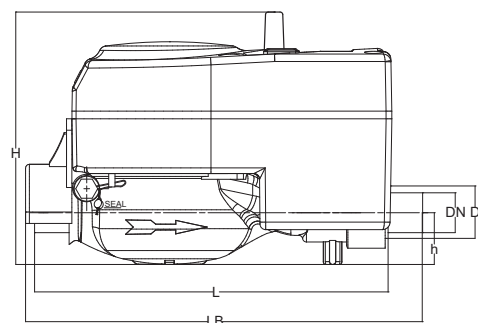

### DIMENSIONS

Nominal diameter	DN	15	20	mm
Connecting diameter	D	G 3/4	G 1	B
Total overall meter height	H	118	118	mm
Axis height	h	27	27	mm
Length	L	190	190	mm
Width	B	100	100	mm
Length with connections	LB	270	270	mm
LCD Screen Length		64x20	64x20	mm
LCD Screen Angle		30°	30°	mm
Unit weight		1,70	1,70	kg
Package Weight (without connections)		9,19	9,19	kg
Package Weight (with connections)		10,00	10,14	kg