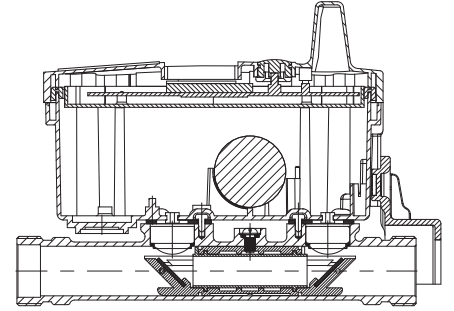

BAYLAN

WATER METERS

AK-411 LoRa

Remote Reading

Ultrasonic Water Meters

GENERAL

- MID Certificated • Supports Wireless MBUS Protocol • RF Readings
- Integrated Lora module-chipset allows both LORA and FSK modulation
- Supports LoRaWAN™ and Wireless MBUS Protocols simultaneously (Optional)
- Supports LoRaWAN™ - Class A Protocol • Built-in buzzer
- Selectable Frequency Band EU 863-870 Mhz
- Ultrasonic principle assures very high sensitivity even at low flow
- Due to the lack of moving parts, high measurement accuracy
- 3.6V Lithium battery replaced by local administration
- LCD display with back light (128x64px) • Advanced service network
- Suitable for cold water up to 50°C • Suitable for potable water
- No measurement of air • Reverse flow detection
- Wide dynamic measuring range and low pressure loss
- Solid stainless steel reflector • IP 68 protection class
- Can be mounted all positions desired
- Leakage detection system, • 3 years of warranty
- Service and spare parts available for 10 years

DIMENSIONS

Nominal diameter	DN	15	20	25	32	mm
Connecting diameter	D	G 3/4	G 1	G 1 1/4	G 1 1/2	B
Total overall meter height	H	147	147	153	161	mm
Axis height	h	19	19	21,9	24,9	mm
Width	B	91	93	91	91	mm
Length	L	190	190	225	230	mm
Length with connections	LB	270	270	345	345	mm
LCD Screen Length		55x30	55x30	55x30	55x30	mm
LCD Screen Angle		30°	30°	30°	30°	mm
Unit weight		1,30	1,30	1,50	1,90	kg
Package Weight (without connec.)		7,30	7,45	8,42	10,5	kg
Package Weight (with connec.)		8,00	8,42	10,62	13,9	kg
Package dimensions		17x52x23	17x52x23	26x52x30	26x52x30	cm