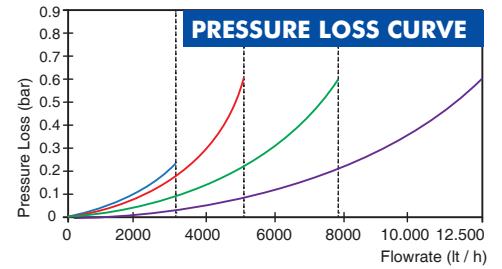

BAYLAN

WATER METERS

AK-411 LoRa

Remote Reading

Ultrasonic Water Meters

GENERAL

- MID Certificated • Supports Wireless MBUS Protocol • RF Readings
- Integrated Lora module-chipset allows both LORA and FSK modulation
- Supports LoRaWAN™ and Wireless MBUS Protocols simultaneously (Optional)
- Supports LoRaWAN™ - Class A Protocol • Built-in buzzer
- Selectable Frequency Band EU 863-870 Mhz
- Ultrasonic principle assures very high sensitivity even at low flow
- Due to the lack of moving parts, high measurement accuracy
- 3.6V Lithium battery replaced by local administration
- LCD display with back light (128x64px) • Advanced service network
- Suitable for cold water up to 50°C • Suitable for potable water
- No measurement of air • Reverse flow detection
- Wide dynamic measuring range and low pressure loss
- Solid stainless steel reflector • IP 68 protection class
- Can be mounted all positions desired
- Leakage detection system, • 3 years of warranty
- Service and spare parts available for 10 years

DIMENSIONS

Nominal diameter	DN	15	20	25	32	mm
Connecting diameter	D	G 3/4	G 1	G 1 1/4	G 1 1/2	B
Total overall meter height	H	147	147	153	161	mm
Axis height	h	19	19	21,9	24,9	mm
Width	B	91	93	91	91	mm
Length	L	190	190	225	230	mm
Length with connections	LB	270	270	345	345	mm
LCD Screen Length		55x30	55x30	55x30	55x30	mm
LCD Screen Angle		30°	30°	30°	30°	mm
Unit weight		1,30	1,30	1,50	1,90	kg
Package Weight (without connec.)		7,30	7,45	8,42	10,5	kg
Package Weight (with connec.)		8,00	8,42	10,62	13,9	kg
Package dimensions		17x52x23	17x52x23	26x52x30	26x52x30	cm