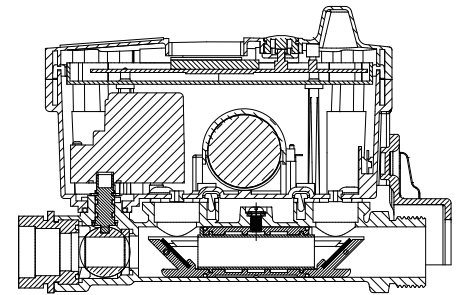

BAYLAN

WATER METERS

AK-411 LoRa

Remote Reading and Prepaid

Ultrasonic Water Meters