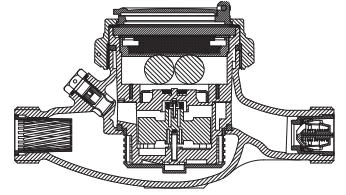

PERFORMANCE DATA

Overload Flowrate	Q4	m³/h	5						
Permanent Flowrate	Q3	m³/h	4						
Transitional Flowrate	Q2	m³/h	0,016	0,020	0,0256	0,032	0,040	0,0512	0,064
Minimum Flowrate	Q1	m³/h	0,01	0,0127	0,016	0,02	0,025	0,032	0,04
Q3/Q1 (MI-001 OIML R49)	-		400	315	250	200	160	125	100
Maximum Registration Capacity		m³	999999,99999						
Mounting on the network			Horizontal						
Initial Flow	Qi	l/h	6						
Maximum Working Pressure		bar	16						
Maximum Working Temperature		°C	50						
Pressure Loss		bar	0,6						
Smallest Reading Resolution		m³	0,00001						
Class			Class 1 / Class 2