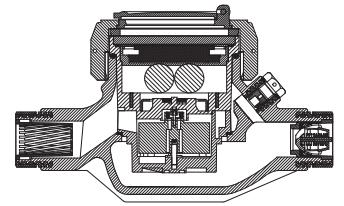

PERFORMANCE DATA

Overload Flowrate	Q4	m³/h	5						
Permanent Flowrate	Q3	m³/h	4						
Transitional Flowrate	Q2	m³/h	0,016	0,020	0,0256	0,032	0,040	0,0512	0,064
Minimum Flowrate	Q1	m³/h	0,01	0,0127	0,016	0,02	0,025	0,032	0,04
Q3/Q1 (MI-001 OIML R49)	-		400	315	250	200	160	125	100
Maximum Registration Capacity	m³		999999,99999						
Mounting on the network	-		Horizontal						
Initial Flow	Qi	l/h	6						
Maximum Working Pressure	bar		16						
Maximum Working Temperature	°C		50						
Pressure Loss	bar		0,6						
Smallest Reading Resolution	m³		0,00001						
Class	-		Class 1 / Class 2