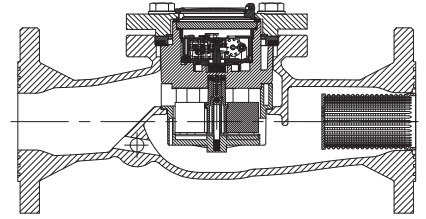

PERFORMANCE DATA

Overload Flowrate	Q4	m³/h	31,25						
Permanent Flowrate	Q3	m³/h	25						
Transitional Flowrate	Q2	m³/h	0,1	0,127	0,16	0,2	0,25	0,32	0,40
Minimum Flowrate	Q1	m³/h	0,0625	0,0793	0,1	0,125	0,156	0,2	0,25
Q3/Q1 (MI-001 OIML R49)	-		400	315	250	200	160	125	100
Maximum Registration Capacity		m³	999999,99999						
Mounting on the network			Horizontal						
Initial Flow	Qi	l/h	6						
Maximum Working Pressure		bar	16						
Maximum Working Temperature		°C	50						
Pressure Loss		bar	0,6						
Smallest Reading Resolution		m³	0,00001						
Class			Class 1 / Class 2