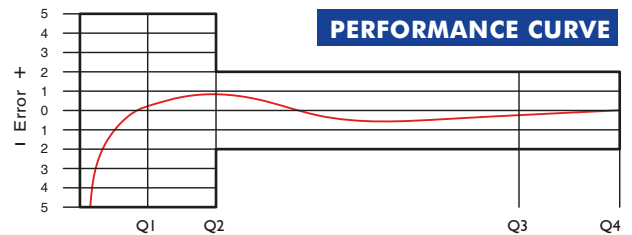

#### DIMENSIONS

Nominal diameter	DN	15	mm
Connecting diameter	D	G 3/4	B
Total overall meter height	H	150,7	mm
Axis height	h	33	mm
Width	B	85	mm
Length	L	165	mm
Length with connections	LB	245	mm
Unit weight		1,21	kg
Package Weight (without connect)		6,81	kg
Package Weight (with connect)		7,61	kg
Quantity per package		5	pcs
Package dimensions		19x54x23	cm