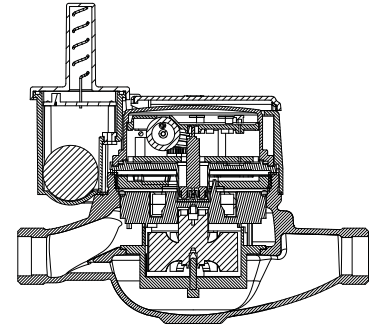

GENERAL

LoRa & wM-Bus Smart Water Meter

- Compact design; meter and communication module in the same housing
- Integrated Lora module-chipset allows both LORA and FSK modulation
- Supports LoRaWAN™ - Class A Protocol
- Supports Wireless MBUS Protocol
- Supports LoRaWAN™ and Wireless MBUS Protocols simultaneously (Optional)
- Selectable Frequency Band EU 863-870 Mhz
- Power Supply 3.6V Lithium Battery • MID Certified
- Vacuumed/air-free mechanism suitable for tropical installation conditions
- Electrostatic epoxy painted body made of corrosion-resistant brass alloy
- Multi jet working principle assures a long service time
- Suitable for potable water and cold water up to 50°C
- Low pressure loss, high sensitivity at initial flow
- Special glass with high resistance to pressure and impact
- Star wheels indicator ready for optical pulse read-out
- 3 years of warranty • Integrated strainer and non-return valve
- Almost no maintenance
- Service and spare parts available for 10 years