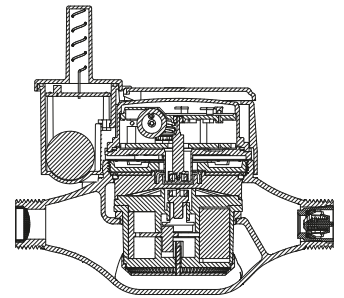

BAYLAN

WATER METERS

VK-10 RF

Volumetric Water Meter

GENERAL

LoRa & wM-Bus Smart Water Meter

- Compact design; meter and communication module in the same housing
- Integrated Lora module-chipset allows both LORA and FSK modulation
- Supports LoRaWAN™ - Class A Protocol
- Supports Wireless MBUS Protocol
- Supports LoRaWAN™ and Wireless MBUS Protocols simultaneously (Optional)
- Selectable Frequency Band EU 863-870 Mhz
- Power Supply 3.6V Lithium Battery • MID Certified
- Vacuumed/air-free mechanism suitable for tropical installation conditions
- Electrostatic epoxy painted body made of corrosion-resistant brass alloy
- Volumetric principle assures very high sensitivity even at low flow
- Very good sensitivity in initial starting
- Suitable for potable water and cold water up to 50°C
- Special glass with high resistance to pressure and impact
- Star wheels indicator ready for optical pulse read-out
- 3 years of warranty • Integrated strainer and non-return valve
- Almost no maintenance
- Service and spare parts available for 10 years

DIMENSIONS

	DN	15	15	20	mm
Nominal diameter	DN	15	15	20	mm
Connecting diameter	D	G 3/4	G 3/4	G 1	B
Total overall meter height	H	154	153,2	153,2	mm
Axis height	h	38,4	39,1	38,3	mm
Width	B	86	86	86	mm
Length	L	165	170	190	mm
Length with connections	LB	245	250	270	mm
Unit weight		1,29	-	1,35	kg
Package Weight (without connect)		7,26	-	7,56	kg
Package Weight (with connect)		8,06	-	8,50	kg
Quantity per package		5	5	5	pcs
Package dimensions		19x54x23	19x54x23	19x54x23	cm