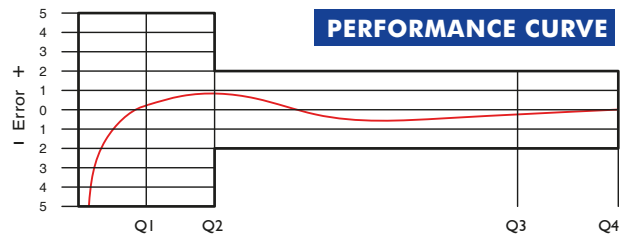

BAYLAN

WATER METERS

VK-10 RF

Volumetric Water Meter

GENERAL

LoRa & wM-Bus Smart Water Meter

- Compact design; meter and communication module in the same housing
- Integrated Lora module-chipset allows both LORA and FSK modulation
- Supports LoRaWAN™ - Class A Protocol
- Supports Wireless MBUS Protocol
- Supports LoRaWAN™ and Wireless MBUS Protocols simultaneously (Optional)
- Selectable Frequency Band EU 863-870 Mhz
- Power Supply 3.6V Lithium Battery • MID Certified
- Vacuumed/air-free mechanism suitable for tropical installation conditions
- Electrostatic epoxy painted body made of corrosion-resistant brass alloy
- Volumetric principle assures very high sensitivity even at low flow
- Very good sensitivity in initial starting
- Suitable for potable water and cold water up to 50°C
- Special glass with high resistance to pressure and impact
- Star wheels indicator ready for optical pulse read-out
- 3 years of warranty • Integrated strainer and non-return valve
- Almost no maintenance
- Service and spare parts available for 10 years

DIMENSIONS

	DN	15	15	20	mm
Nominal diameter	DN	15	15	20	mm
Connecting diameter	D	G 3/4	G 3/4	G 1	B
Total overall meter height	H	154	153,2	153,2	mm
Axis height	h	38,4	39,1	38,3	mm
Width	B	86	86	86	mm
Length	L	165	170	190	mm
Length with connections	LB	245	250	270	mm
Unit weight		1,29	-	1,35	kg
Package Weight (without connect)		7,26	-	7,56	kg
Package Weight (with connect)		8,06	-	8,50	kg
Quantity per package		5	5	5	pcs
Package dimensions		19x54x23	19x54x23	19x54x23	cm