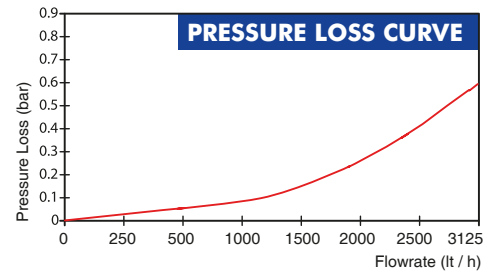

BAYLAN

WATER METERS

VK-10 RF

Volumetric Water Meter

GENERAL

LoRa & wM-Bus Smart Water Meter

- Compact design; meter and communication module in the same housing
- Integrated Lora module-chipset allows both LORA and FSK modulation
- Supports LoRaWAN™ - Class A Protocol
- Supports Wireless MBUS Protocol
- Supports LoRaWAN™ and Wireless MBUS Protocols simultaneously (Optional)
- Selectable Frequency Band EU 863-870 Mhz
- Power Supply 3.6V Lithium Battery • MID Certified
- Vacuumed/air-free mechanism suitable for tropical installation conditions
- Electrostatic epoxy painted body made of corrosion-resistant brass alloy
- Volumetric principle assures very high sensitivity even at low flow
- Very good sensitivity in initial starting
- Suitable for potable water and cold water up to 50°C
- Special glass with high resistance to pressure and impact
- Star wheels indicator ready for optical pulse read-out
- 3 years of warranty • Integrated strainer and non-return valve
- Almost no maintenance
- Service and spare parts available for 10 years

DIMENSIONS

	DN	15	15	20	mm
Nominal diameter	DN	15	15	20	mm
Connecting diameter	D	G 3/4	G 3/4	G 1	B
Total overall meter height	H	154	153,2	153,2	mm
Axis height	h	38,4	39,1	38,3	mm
Width	B	86	86	86	mm
Length	L	165	170	190	mm
Length with connections	LB	245	250	270	mm
Unit weight		1,29	-	1,35	kg
Package Weight (without connect)		7,26	-	7,56	kg
Package Weight (with connect)		8,06	-	8,50	kg
Quantity per package		5	5	5	pcs
Package dimensions		19x54x23	19x54x23	19x54x23	cm